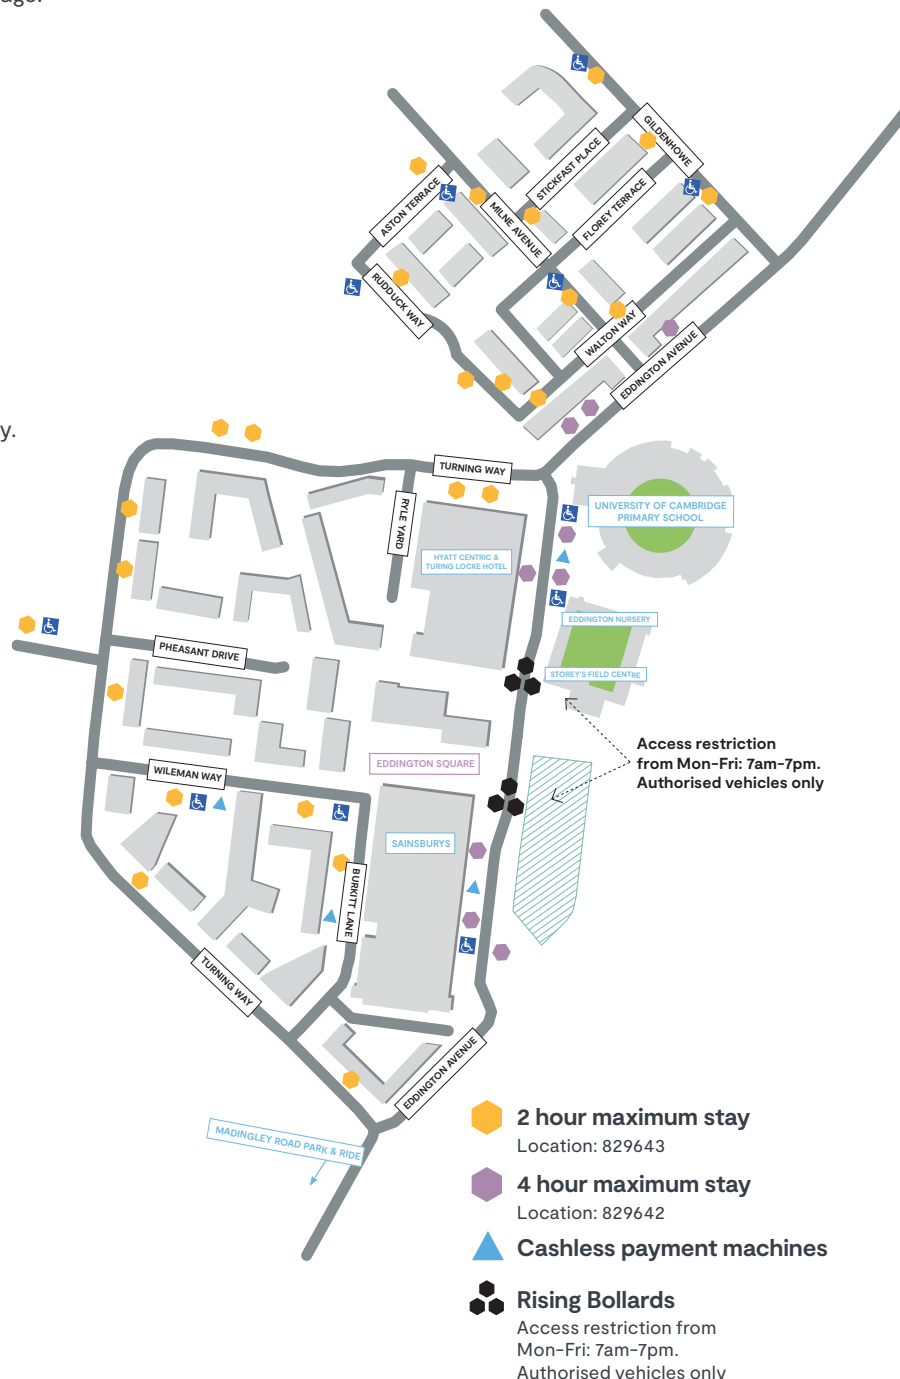

Including public holidays

Cashless payment options

To register for the free 60 minutes and to pay for parking, drivers can either use the cashless payment machines or via the JustPark app. See signage for location codes and parking restrictions.

Parking restriction

Most parking bays are allowed for a maximum period of 2 hours and no return within 1 hour, or as indicated on signage.

Parking charges notices

Parking charges notices will be issued to drivers and motorcyclists, including Blue Badge holders, for parking violations, including but not limited to:

- Parking on double yellow lines
- Parking in a disabled bay without a valid Blue Badge
- Parking in a permit holder area without a valid permit
- Parking without a valid ticket, even for the first hour

Blue Badge Holders

Blue Badge holders can park for free without using the machines or Just Park app, in designated bays only and when displaying a parking clock. Maximum stay limits apply. Tariffs and restrictions apply for all non-disabled bays.

Vistor Permits

Vistor Permits are available for all Eddington residents – both homeowners and university residents – to buy for their guests at a cost of £2.80 per day up to a maximum of 100 days per household per year. Details on how to purchase visitor permits are available on the Portal website. Visitor permits allow guests to park in any on-street pay and display space for up to 24 hours and can be used consecutively.

TARIFFS

Mon-Fri: 8am-6pm | Sat-Sun: 10am-5pm
Including public holidays

Up to 1 hour	FREE
Up to 1 hour 30	£1
Up to 2 hours	£2
Up to 2 hour 30	£3
Up to 3 hours	£4
Up to 3 hour 30	£5
Up to 4 hours	£6

Drivers can park in the Madingley Road Park & Ride, a 5 minute walk from Eddington.

Eddington is private land and enforcement is carried out in accordance with British Parking Association practice.

If you have any questions regarding parking please email: portal@eddington-cambridge.co.uk